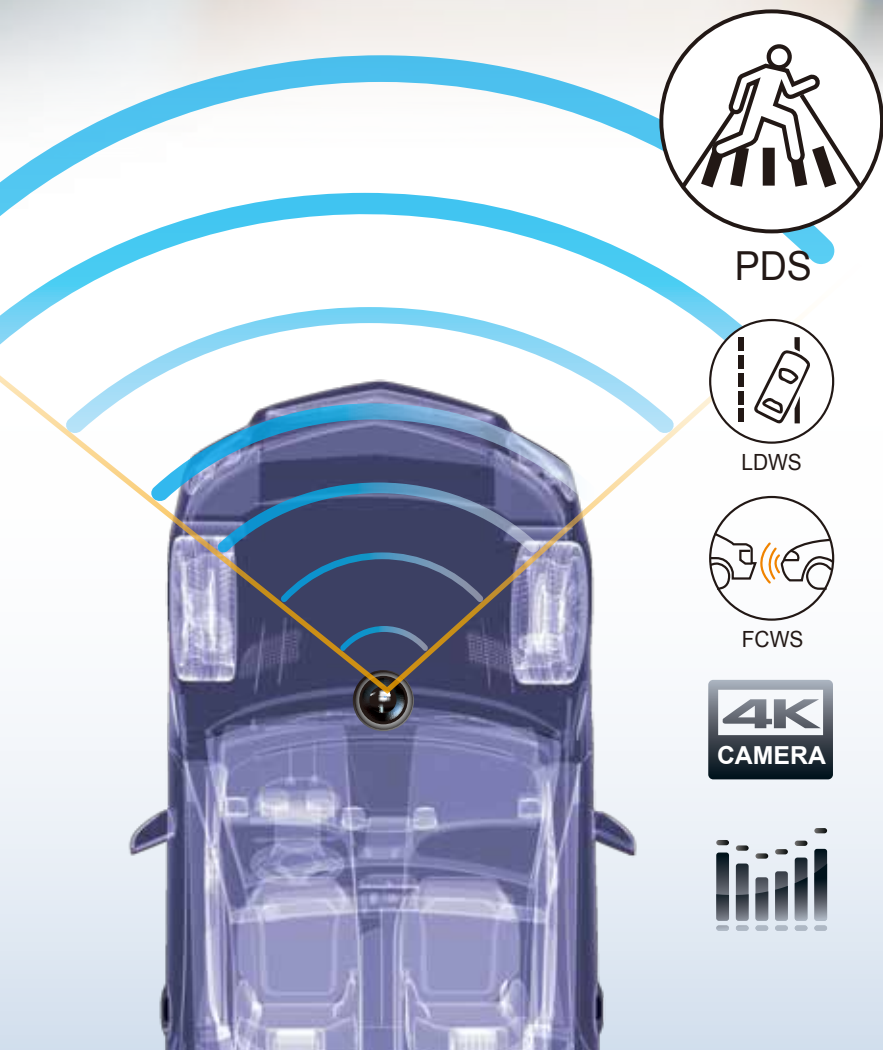

Active Warning AVN System

PDS

Pedestrian Detection System

Identify and detect a pedestrian who is in front of vehicle

LDWS

Lane Departure Warning System

Warning the driver when the vehicle begins to move out of its lane

FCWS

Forward Collision Warning System

Warning the drive in critical situations before a collision happening

4K Driving Recorder

Support 4K input when one camera installed or support 1080P input with two cameras

Multimedia Support

BT

Wi-Fi

Radio

CD Player

Active Warning AVN System Structure

Specification

AVN specification	
CPU	Qualcomm Snapdragon
Display	6.95" WVGA with Touch Panel
Back up current	≤ 3mA
Navigation	GPS/GNSS
Wi-Fi	802.11 a/b/g/n
Bluetooth	BT 4.1
Radio	AM/FM
LVDS output	Cluster instrument display
Camera in	4K w/ 1 camera, 1080P w/ 2 camera
Video in	CVBS in x 1
Audio system	4-channel audio system with EQ
3G/LTE	Via USB dongle
CAN interface	Option

Camera specification	
Resolution	Up to 4K
Interface	CSI /sub-LVDS
HFOV	>150 deg
Lens F/No.	< 2.2
Waterproof	IP67

Software specification	
OS	Android 6.0 /Linux
Navigation	Yes (Depends on customer)
DVR control	Yes
ADAS App	Option (PDS, LDWS, FCWS)